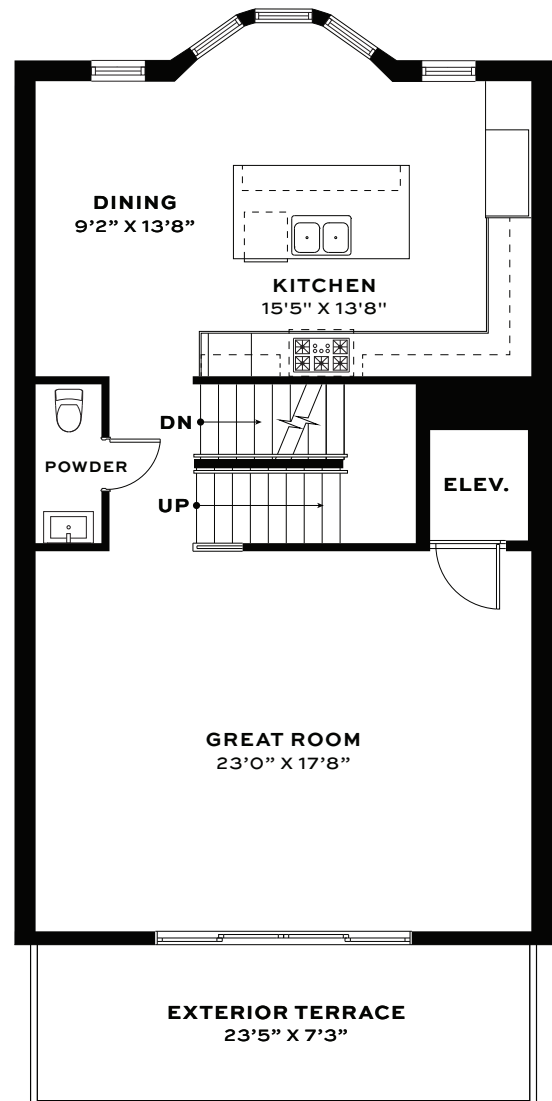

**THIRD FLOOR**

**FOURTH FLOOR**

- 2,675 Interior Sq. Ft.
- 2 Full Bathrooms, 2 Half
- Second Level Terrace (168 Sq. Ft.)
- 2-Car, Private, Attached Garage
- 2 Bedrooms
- Rooftop Terrace (336 Sq. Ft.)

FIRST FLOOR

SECOND FLOOR

- 2,675 Interior Sq. Ft.
- 2 Full Bathrooms, 2 Half
- 2-Car, Private, Attached Garage
- 2 Bedrooms
- Second Level Terrace (168 Sq. Ft.)
- Rooftop Terrace (336 Sq. Ft.)

**THIRD FLOOR**

**FOURTH FLOOR**

- 2,741 Interior Sq. Ft.
- 2 Full Bathrooms, 2 Half
- 2-Car, Private, Attached Garage
- 2 Bedrooms
- Second Level Terrace (168 Sq. Ft.)
- Rooftop Terrace (388 Sq. Ft.)

FIRST FLOOR

SECOND FLOOR

- 2,741 Interior Sq. Ft.
- 2 Full Bathrooms, 2 Half
- 2-Car, Private, Attached Garage
- 2 Bedrooms
- Second Level Terrace (168 Sq. Ft.)
- Rooftop Terrace (388 Sq. Ft.)