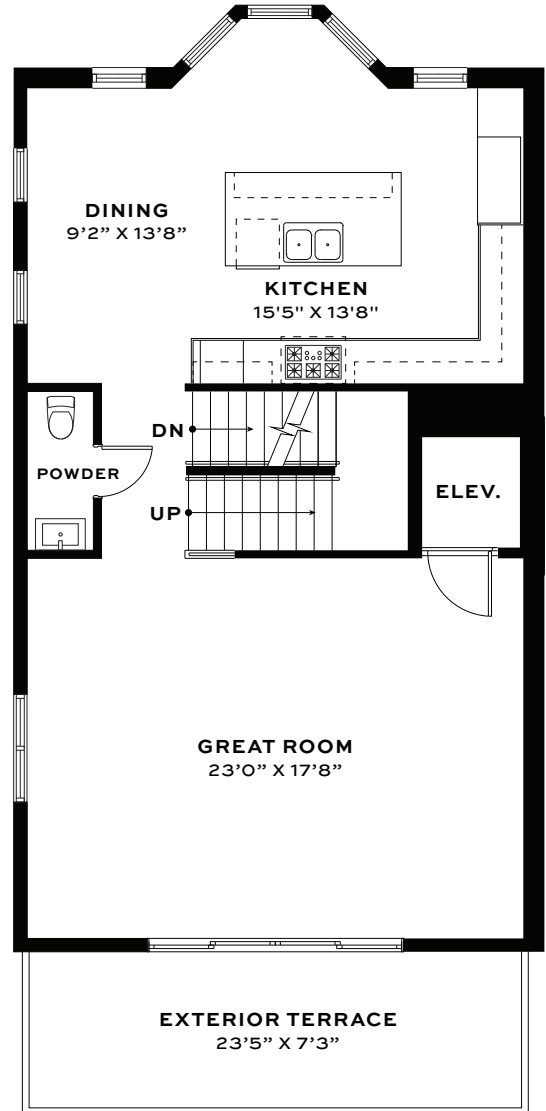

**THIRD FLOOR**

**FOURTH FLOOR**

- 2,675 Interior Sq. Ft.
- 2 Full Bathrooms, 2 Half
- Second Level Terrace (168 Sq. Ft.)
- 2-Car, Private, Attached Garage
- 2 Bedrooms
- Rooftop Terrace (336 Sq. Ft.)

FIRST FLOOR

SECOND FLOOR

- 2,675 Interior Sq. Ft.
- 2 Full Bathrooms, 2 Half
- Second Level Terrace (168 Sq. Ft.)
- 2-Car, Private, Attached Garage
- 2 Bedrooms
- Rooftop Terrace (336 Sq. Ft.)

**THIRD FLOOR**

**FOURTH FLOOR**

- 2,741 Interior Sq. Ft.
- 2 Full Bathrooms, 2 Half
- Second Level Terrace (168 Sq. Ft.)
- 2-Car, Private, Attached Garage
- 2 Bedrooms
- Rooftop Terrace (392 Sq. Ft.)

**FIRST FLOOR**

**SECOND FLOOR**

- 2,741 Interior Sq. Ft.
- 2 Full Bathrooms, 2 Half
- Second Level Terrace (168 Sq. Ft.)
- 2-Car, Private, Attached Garage
- 2 Bedrooms
- Rooftop Terrace (392 Sq. Ft.)

**THIRD FLOOR**

**FOURTH FLOOR**