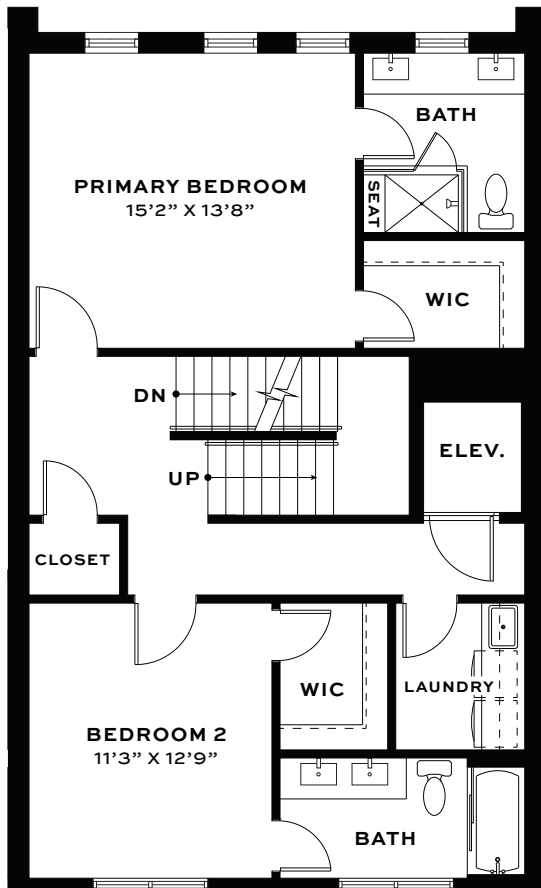

**THIRD FLOOR**

**FOURTH FLOOR**

- 2,675 Interior Sq. Ft.
- 2 Full Bathrooms, 2 Half
- Second Level Terrace (168 Sq. Ft.)
- 2-Car, Private, Attached Garage
- 2 Bedrooms
- Rooftop Terrace (336 Sq. Ft.)

FIRST FLOOR

SECOND FLOOR

- 2,675 Interior Sq. Ft.
- 2 Full Bathrooms, 2 Half
- Second Level Terrace (168 Sq. Ft.)
- 2-Car, Private, Attached Garage
- 2 Bedrooms
- Rooftop Terrace (336 Sq. Ft.)

**THIRD FLOOR**

**FOURTH FLOOR**