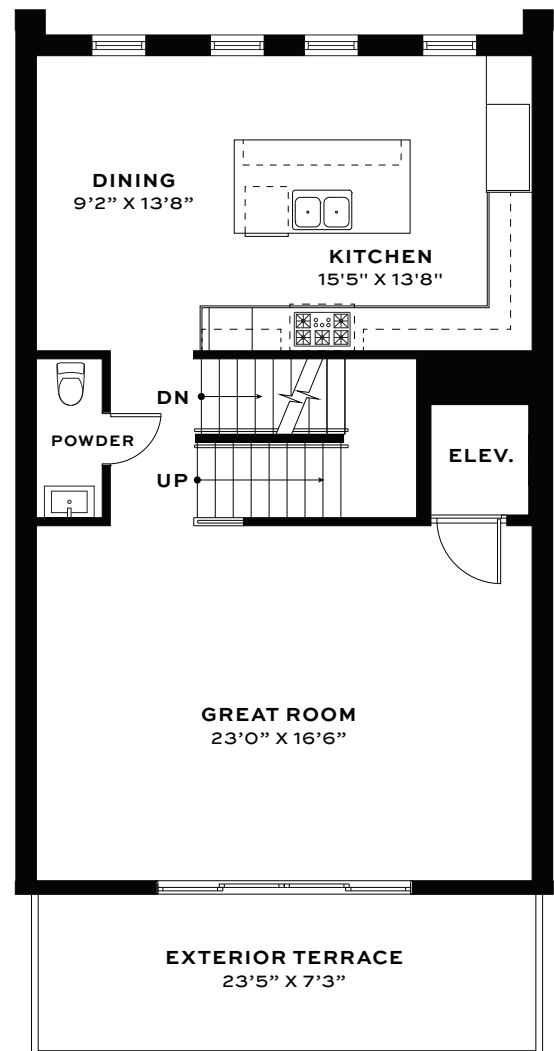

**THIRD FLOOR**

**FOURTH FLOOR**

- 2,675 Interior Sq. Ft.
- 2 Full Bathrooms, 2 Half
- Second Level Terrace (168 Sq. Ft.)
- 2-Car, Private, Attached Garage
- 2 Bedrooms
- Rooftop Terrace (336 Sq. Ft.)

FIRST FLOOR

SECOND FLOOR

- 2,675 Interior Sq. Ft.
- 2 Full Bathrooms, 2 Half
- Second Level Terrace (168 Sq. Ft.)
- 2-Car, Private, Attached Garage
- 2 Bedrooms
- Rooftop Terrace (336 Sq. Ft.)

**THIRD FLOOR**

**FOURTH FLOOR**