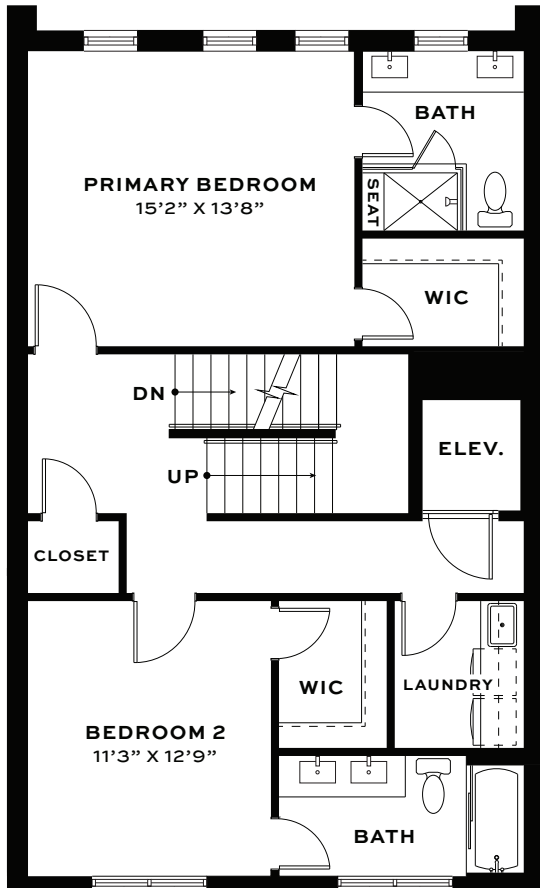

**THIRD FLOOR**

**FOURTH FLOOR**

- 2,675 Interior Sq. Ft.
- 2 Full Bathrooms, 2 Half
- Second Level Terrace (168 Sq. Ft.)
- 2-Car, Private, Attached Garage
- 2 Bedrooms
- Rooftop Terrace (336 Sq. Ft.)

FIRST FLOOR

SECOND FLOOR

- 2,675 Interior Sq. Ft.
- 2 Full Bathrooms, 2 Half
- 2-Car, Private, Attached Garage
- 2 Bedrooms
- Second Level Terrace (168 Sq. Ft.)
- Rooftop Terrace (336 Sq. Ft.)

**THIRD FLOOR**

**FOURTH FLOOR**