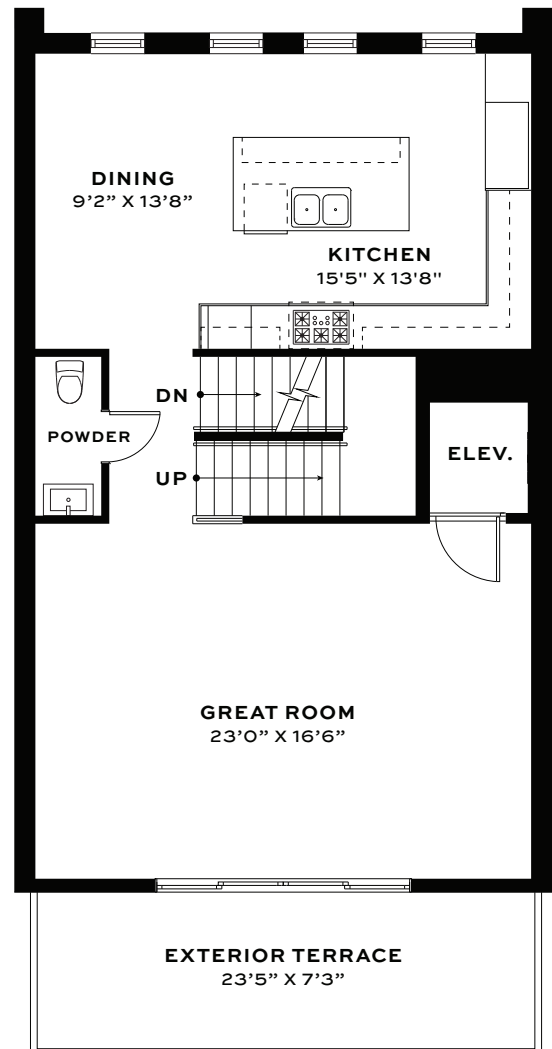

- 2,741 Interior Sq. Ft.
- 2 Full Bathrooms, 2 Half
- Second Level Terrace (168 Sq. Ft.)
- 2-Car, Private, Attached Garage
- 2 Bedrooms
- Rooftop Terrace (388 Sq. Ft.)

FIRST FLOOR

SECOND FLOOR

- 2,741 Interior Sq. Ft.
- 2 Full Bathrooms, 2 Half
- Second Level Terrace (168 Sq. Ft.)
- 2-Car, Private, Attached Garage
- 2 Bedrooms
- Rooftop Terrace (388 Sq. Ft.)

**THIRD FLOOR**

**FOURTH FLOOR**

- 2,675 Interior Sq. Ft.
- 2 Full Bathrooms, 2 Half
- Second Level Terrace (168 Sq. Ft.)
- 2-Car, Private, Attached Garage
- 2 Bedrooms
- Rooftop Terrace (336 Sq. Ft.)

FIRST FLOOR

SECOND FLOOR

- 2,675 Interior Sq. Ft.
- 2 Full Bathrooms, 2 Half
- 2-Car, Private, Attached Garage
- 2 Bedrooms
- Second Level Terrace (168 Sq. Ft.)
- Rooftop Terrace (336 Sq. Ft.)

**THIRD FLOOR**

**FOURTH FLOOR**