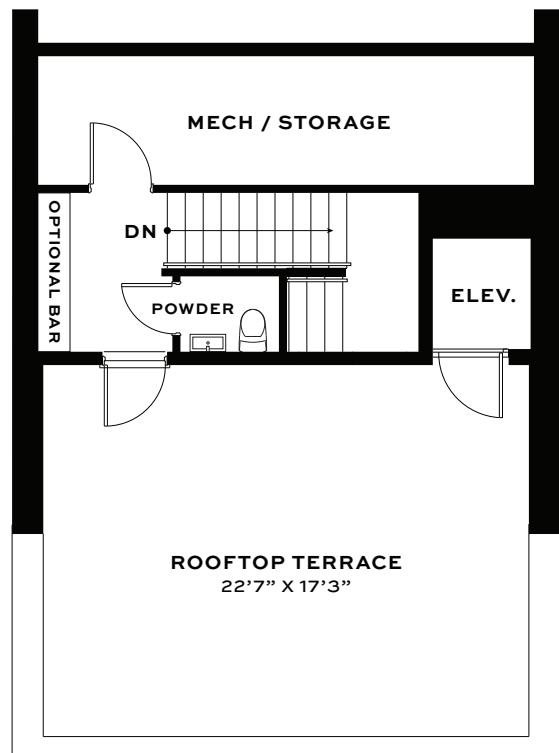

FOURTH FLOOR