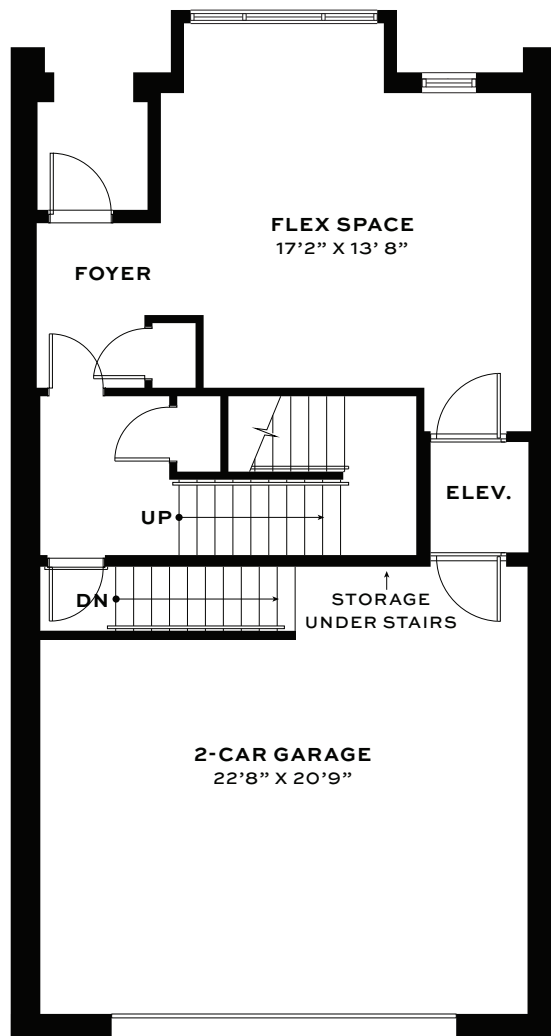

- 2,741 Interior Sq. Ft.
- 2 Full Bathrooms, 2 Half
- 2-Car, Private, Attached Garage
- 2 Bedrooms
- Second Level Terrace (168 Sq. Ft.)
- Rooftop Terrace (388 Sq. Ft.)

FIRST FLOOR

SECOND FLOOR

- 2,741 Interior Sq. Ft.
- 2 Full Bathrooms, 2 Half
- 2-Car, Private, Attached Garage
- 2 Bedrooms
- Second Level Terrace (168 Sq. Ft.)
- Rooftop Terrace (388 Sq. Ft.)

**THIRD FLOOR**

**FOURTH FLOOR**

- 2,675 Interior Sq. Ft.
- 2 Full Bathrooms, 2 Half
- Second Level Terrace (168 Sq. Ft.)
- 2-Car, Private, Attached Garage
- 2 Bedrooms
- Rooftop Terrace (336 Sq. Ft.)

FIRST FLOOR