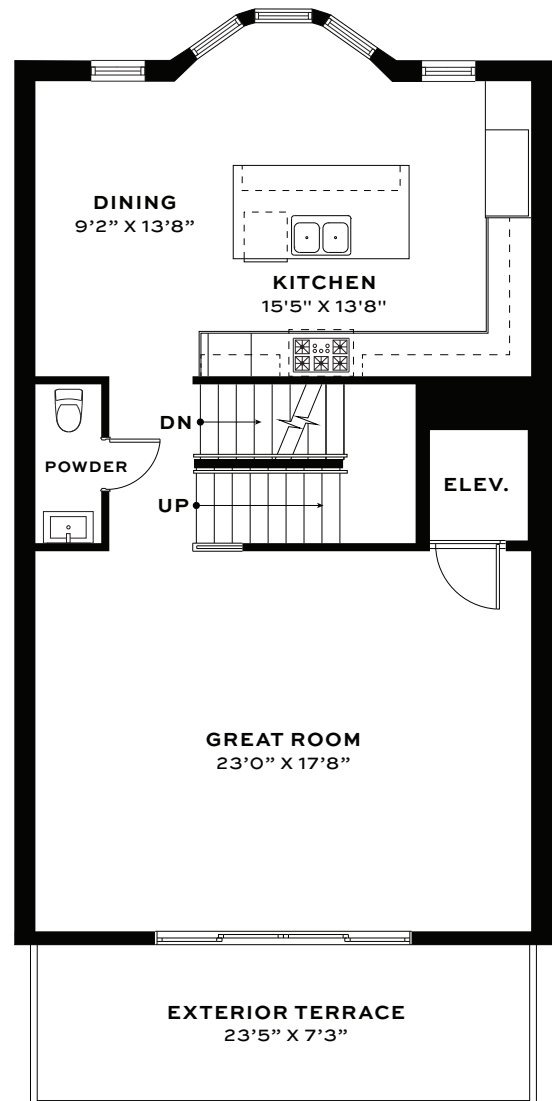

**THIRD FLOOR**

**FOURTH FLOOR**

- 2,675 Interior Sq. Ft.
- 2 Full Bathrooms, 2 Half
- Second Level Terrace (168 Sq. Ft.)
- 2-Car, Private, Attached Garage
- 2 Bedrooms
- Rooftop Terrace (336 Sq. Ft.)

FIRST FLOOR

SECOND FLOOR

- 2,675 Interior Sq. Ft.
- 2 Full Bathrooms, 2 Half
- Second Level Terrace (168 Sq. Ft.)
- 2-Car, Private, Attached Garage
- 2 Bedrooms
- Rooftop Terrace (336 Sq. Ft.)

**THIRD FLOOR**

**FOURTH FLOOR**

- 2,741 Interior Sq. Ft.
- 2 Full Bathrooms, 2 Half
- Second Level Terrace (168 Sq. Ft.)
- 2-Car, Private, Attached Garage
- 2 Bedrooms
- Rooftop Terrace (388 Sq. Ft.)

FIRST FLOOR

SECOND FLOOR

- 2,741 Interior Sq. Ft.
- 2 Full Bathrooms, 2 Half
- Second Level Terrace (168 Sq. Ft.)
- 2-Car, Private, Attached Garage
- 2 Bedrooms
- Rooftop Terrace (388 Sq. Ft.)