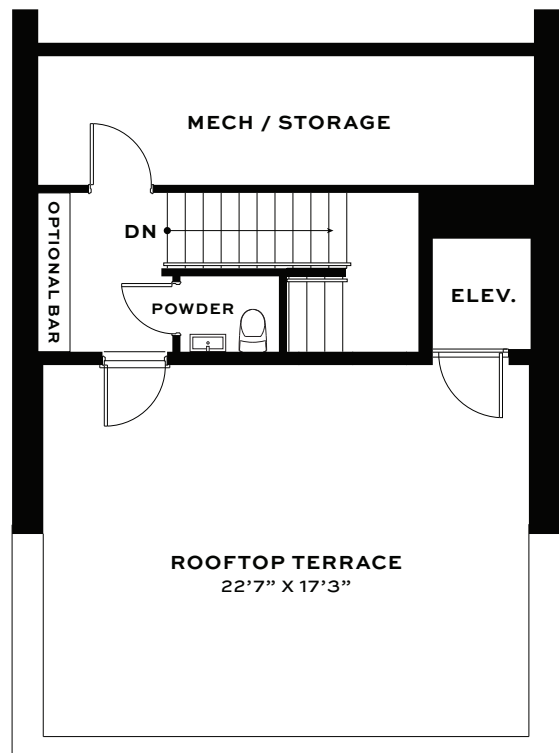

FOURTH FLOOR