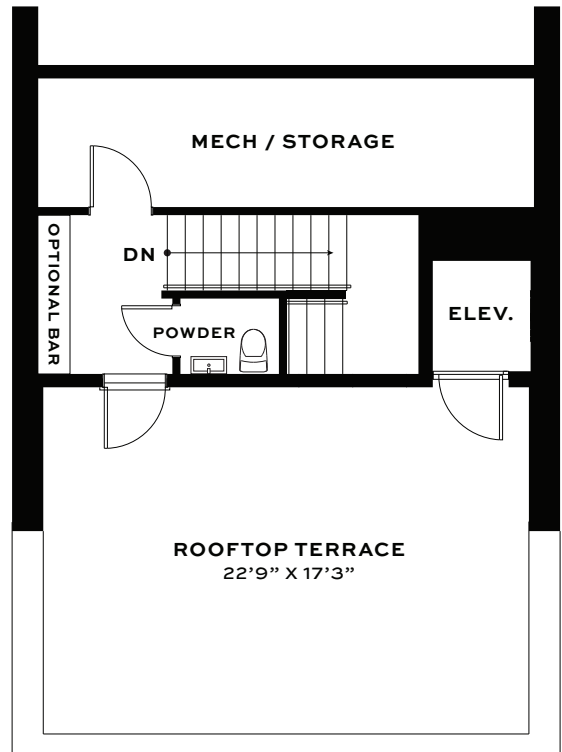

**THIRD FLOOR**

**FOURTH FLOOR**

- 2,675 Interior Sq. Ft.
- 2 Full Bathrooms, 2 Half
- Second Level Terrace (168 Sq. Ft.)
- 2-Car, Private, Attached Garage
- 2 Bedrooms
- Rooftop Terrace (336 Sq. Ft.)

FIRST FLOOR

SECOND FLOOR

- 2,675 Interior Sq. Ft.
- 2 Full Bathrooms, 2 Half
- 2-Car, Private, Attached Garage
- 2 Bedrooms
- Second Level Terrace (168 Sq. Ft.)
- Rooftop Terrace (336 Sq. Ft.)

**THIRD FLOOR**

**FOURTH FLOOR**