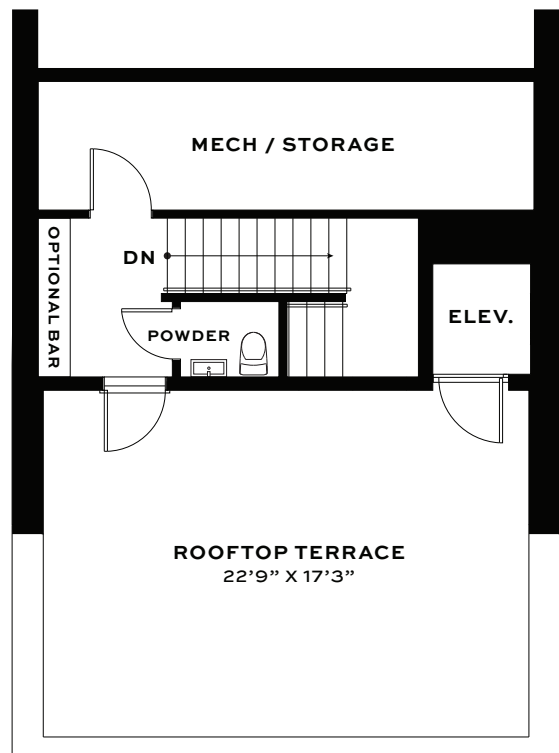

FOURTH FLOOR