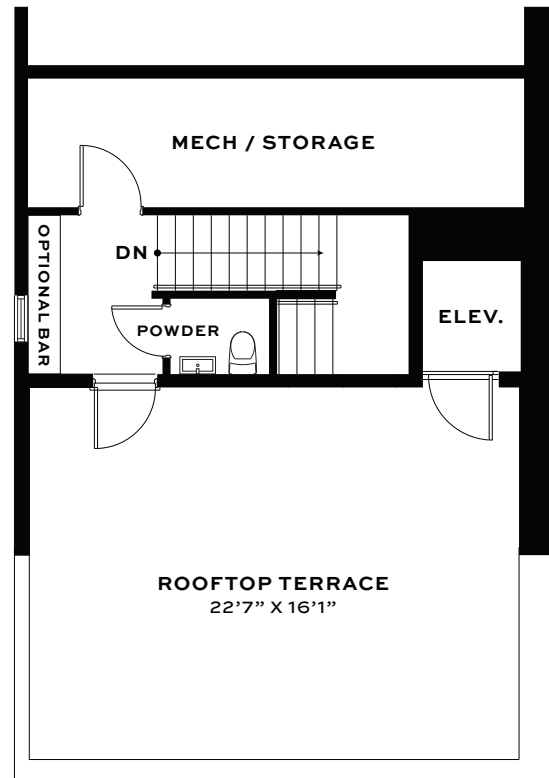

- 2,741 Interior Sq. Ft.
- 2 Full Bathrooms, 2 Half
- Second Level Terrace (168 Sq. Ft.)
- 2-Car, Private, Attached Garage
- 2 Bedrooms
- Rooftop Terrace (392 Sq. Ft.)

**FIRST FLOOR**

**SECOND FLOOR**

- 2,741 Interior Sq. Ft.
- 2 Full Bathrooms, 2 Half
- Second Level Terrace (168 Sq. Ft.)
- 2-Car, Private, Attached Garage
- 2 Bedrooms
- Rooftop Terrace (392 Sq. Ft.)

**THIRD FLOOR**

**FOURTH FLOOR**