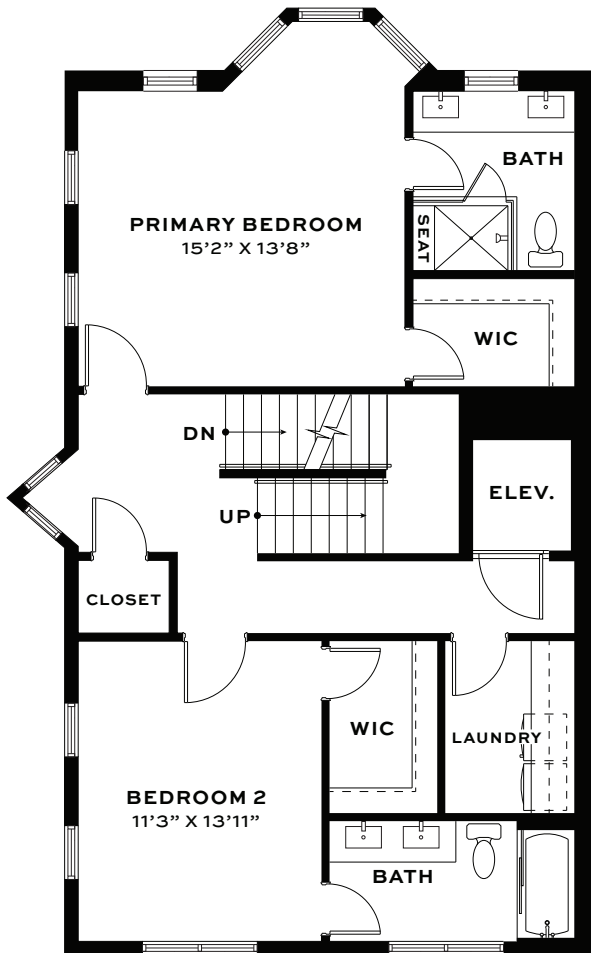

**THIRD FLOOR**

**FOURTH FLOOR**

- 2,675 Interior Sq. Ft.
- 2 Full Bathrooms, 2 Half
- Second Level Terrace (168 Sq. Ft.)
- 2-Car, Private, Attached Garage
- 2 Bedrooms
- Rooftop Terrace (336 Sq. Ft.)

FIRST FLOOR

SECOND FLOOR

- 2,675 Interior Sq. Ft.
- 2 Full Bathrooms, 2 Half
- Second Level Terrace (168 Sq. Ft.)
- 2-Car, Private, Attached Garage
- 2 Bedrooms
- Rooftop Terrace (336 Sq. Ft.)

**THIRD FLOOR**

**FOURTH FLOOR**

- 2,741 Interior Sq. Ft.
- 2 Full Bathrooms, 2 Half
- Second Level Terrace (168 Sq. Ft.)
- 2-Car, Private, Attached Garage
- 2 Bedrooms
- Rooftop Terrace (392 Sq. Ft.)

**FIRST FLOOR**

**SECOND FLOOR**

- 2,741 Interior Sq. Ft.
- 2 Full Bathrooms, 2 Half
- Second Level Terrace (168 Sq. Ft.)
- 2-Car, Private, Attached Garage
- 2 Bedrooms
- Rooftop Terrace (392 Sq. Ft.)

**THIRD FLOOR**

**FOURTH FLOOR**