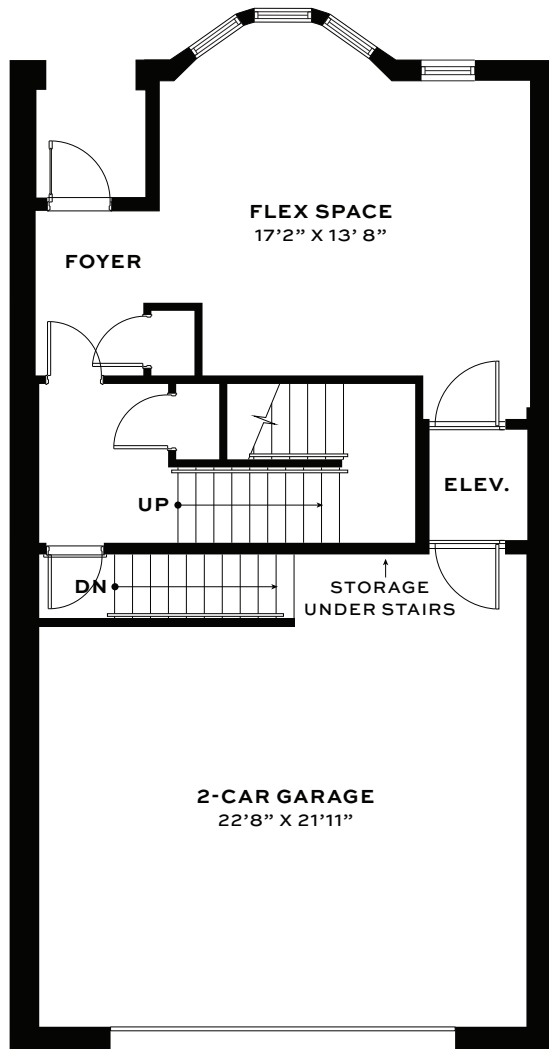

**THIRD FLOOR**

**FOURTH FLOOR**

- 2,675 Interior Sq. Ft.
- 2 Full Bathrooms, 2 Half
- Second Level Terrace (168 Sq. Ft.)
- 2-Car, Private, Attached Garage
- 2 Bedrooms
- Rooftop Terrace (336 Sq. Ft.)

FIRST FLOOR

SECOND FLOOR

- 2,675 Interior Sq. Ft.
- 2 Full Bathrooms, 2 Half
- 2-Car, Private, Attached Garage
- 2 Bedrooms
- Second Level Terrace (168 Sq. Ft.)
- Rooftop Terrace (336 Sq. Ft.)

**THIRD FLOOR**

**FOURTH FLOOR**

- 2,741 Interior Sq. Ft.
- 2 Full Bathrooms, 2 Half
- 2-Car, Private, Attached Garage
- 2 Bedrooms
- Second Level Terrace (168 Sq. Ft.)
- Rooftop Terrace (388 Sq. Ft.)

FIRST FLOOR

SECOND FLOOR

- 2,741 Interior Sq. Ft.
- 2 Full Bathrooms, 2 Half
- 2-Car, Private, Attached Garage
- 2 Bedrooms
- Second Level Terrace (168 Sq. Ft.)
- Rooftop Terrace (388 Sq. Ft.)