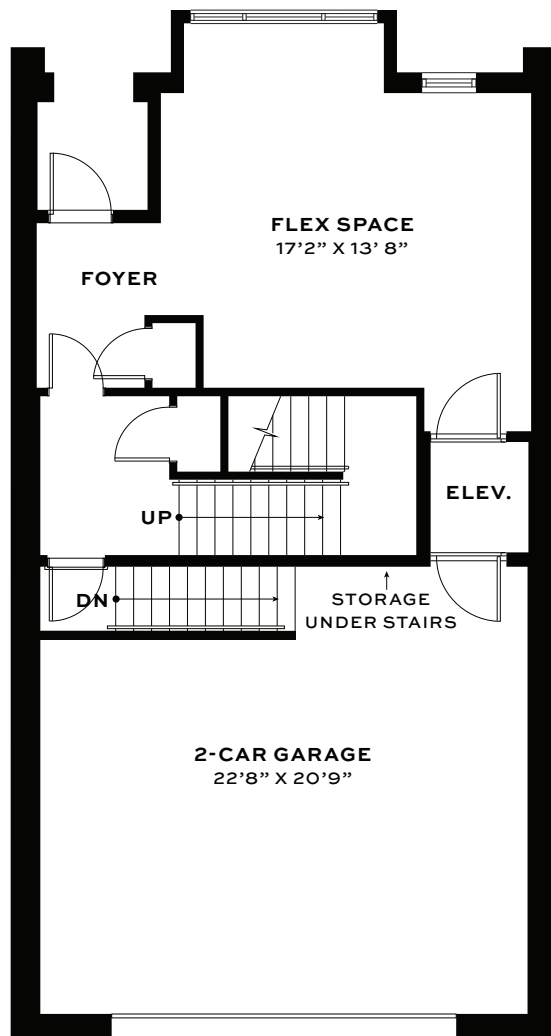

**THIRD FLOOR**

**FOURTH FLOOR**

- 2,675 Interior Sq. Ft.
- 2 Full Bathrooms, 2 Half
- Second Level Terrace (168 Sq. Ft.)
- 2-Car, Private, Attached Garage
- 2 Bedrooms
- Rooftop Terrace (336 Sq. Ft.)

FIRST FLOOR

SECOND FLOOR

- 2,675 Interior Sq. Ft.
- 2 Full Bathrooms, 2 Half
- Second Level Terrace (168 Sq. Ft.)
- 2-Car, Private, Attached Garage
- 2 Bedrooms
- Rooftop Terrace (336 Sq. Ft.)

**THIRD FLOOR**

**FOURTH FLOOR**

- 2,741 Interior Sq. Ft.
- 2 Full Bathrooms, 2 Half
- Second Level Terrace (168 Sq. Ft.)
- 2-Car, Private, Attached Garage
- 2 Bedrooms
- Rooftop Terrace (388 Sq. Ft.)

FIRST FLOOR

SECOND FLOOR

- 2,741 Interior Sq. Ft.
- 2 Full Bathrooms, 2 Half
- Second Level Terrace (168 Sq. Ft.)
- 2-Car, Private, Attached Garage
- 2 Bedrooms
- Rooftop Terrace (388 Sq. Ft.)