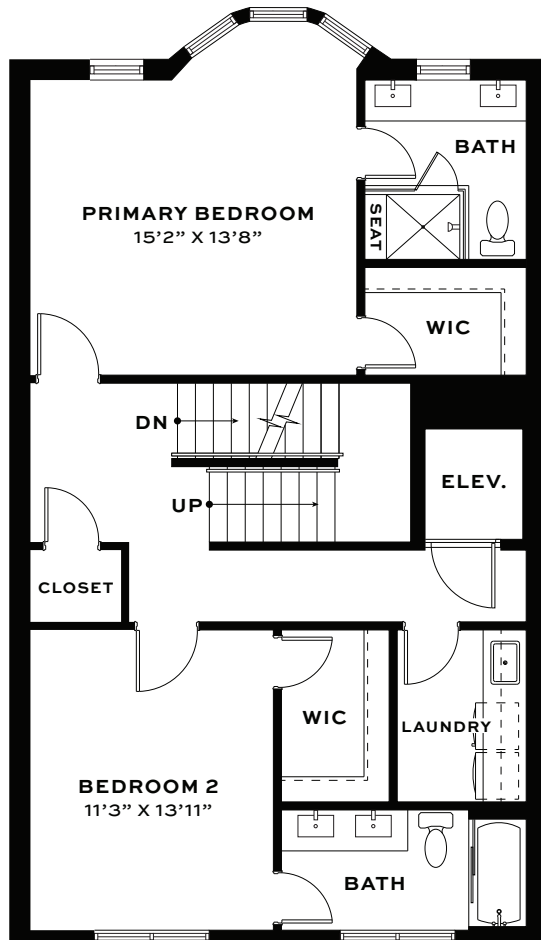

SECOND FLOOR

- 2,675 Interior Sq. Ft.
- 2 Full Bathrooms, 2 Half
- 2-Car, Private, Attached Garage
- 2 Bedrooms
- Second Level Terrace (168 Sq. Ft.)
- Rooftop Terrace (336 Sq. Ft.)

**THIRD FLOOR**

**FOURTH FLOOR**

- 2,741 Interior Sq. Ft.
- 2 Full Bathrooms, 2 Half
- 2-Car, Private, Attached Garage
- 2 Bedrooms
- Second Level Terrace (168 Sq. Ft.)
- Rooftop Terrace (388 Sq. Ft.)

FIRST FLOOR

SECOND FLOOR

- 2,741 Interior Sq. Ft.
- 2 Full Bathrooms, 2 Half
- 2-Car, Private, Attached Garage
- 2 Bedrooms
- Second Level Terrace (168 Sq. Ft.)
- Rooftop Terrace (388 Sq. Ft.)

**THIRD FLOOR**

**FOURTH FLOOR**

- 2,675 Interior Sq. Ft.
- 2 Full Bathrooms, 2 Half
- Second Level Terrace (168 Sq. Ft.)
- 2-Car, Private, Attached Garage
- 2 Bedrooms
- Rooftop Terrace (336 Sq. Ft.)

FIRST FLOOR