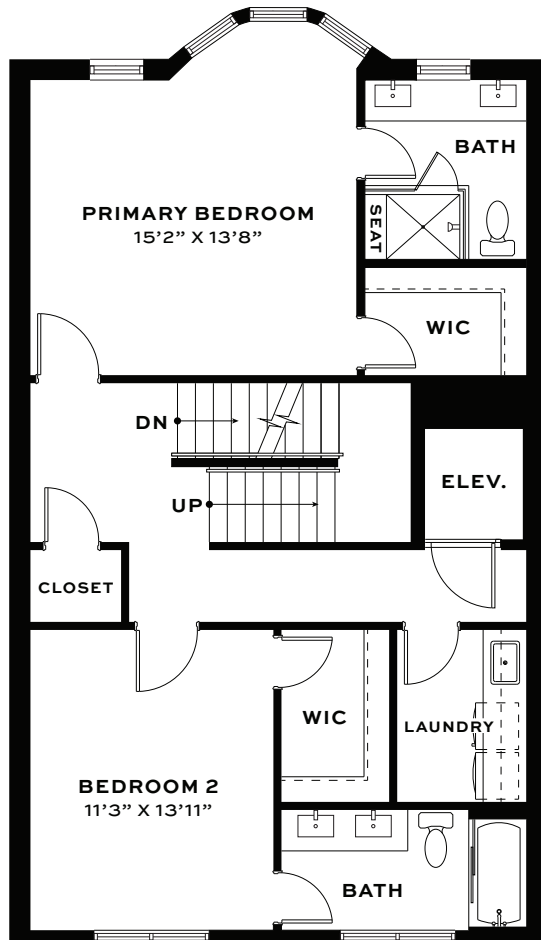

**THIRD FLOOR**

**FOURTH FLOOR**

- 2,675 Interior Sq. Ft.
- 2 Full Bathrooms, 2 Half
- Second Level Terrace (168 Sq. Ft.)
- 2-Car, Private, Attached Garage
- 2 Bedrooms
- Rooftop Terrace (336 Sq. Ft.)

FIRST FLOOR

SECOND FLOOR

- 2,675 Interior Sq. Ft.
- 2 Full Bathrooms, 2 Half
- Second Level Terrace (168 Sq. Ft.)
- 2-Car, Private, Attached Garage
- 2 Bedrooms
- Rooftop Terrace (336 Sq. Ft.)

**THIRD FLOOR**

**FOURTH FLOOR**

- 2,741 Interior Sq. Ft.
- 2 Full Bathrooms, 2 Half
- Second Level Terrace (168 Sq. Ft.)
- 2-Car, Private, Attached Garage
- 2 Bedrooms
- Rooftop Terrace (388 Sq. Ft.)

FIRST FLOOR

SECOND FLOOR

- 2,741 Interior Sq. Ft.
- 2 Full Bathrooms, 2 Half
- Second Level Terrace (168 Sq. Ft.)
- 2-Car, Private, Attached Garage
- 2 Bedrooms
- Rooftop Terrace (388 Sq. Ft.)